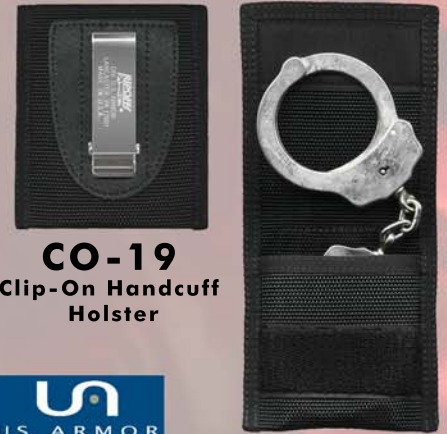

MADE IN U.S.A.

POLICE / FIRE / EMT HOLSTERS

CO-145

CO-105
Clip-On Double Gun Clip Holster

CO-34
Clip-On Holster
for Mark IV or similar size
Pepper Spray.

CO-25
Clip-On
Emergency Pouch

CO-19
Clip-On Handcuff
Holster

CO-56
Clip-On Handcuff Case
for medium size handcuffs
including Peerless Model 301.

CO-21V
Clip-On Double Gun
Clip Holster for 9mm, 40 or
45 cal. clips

CO-44

CO-33
Clip-On Holster
for Mace III, Code III,
MK-3 or similar size
Pepper Spray.