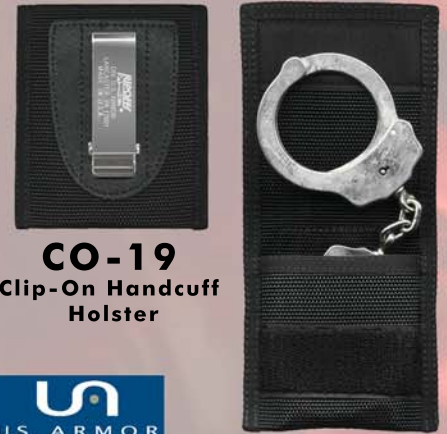

# POLICE / FIRE / EMT HOLSTERS

**CO-145**

**CO-105**  
Clip-On Double Gun Clip Holster

**CO-34**  
Clip-On Holster  
for Mark IV or similar size  
Pepper Spray.

**CO-25**  
Clip-On  
Emergency Pouch

**CO-19**  
Clip-On Handcuff  
Holster

**CO-56**  
Clip-On Handcuff Case  
for medium size handcuffs  
including Peerless Model 301.

**CO-21V**  
Clip-On Double Gun  
Clip Holster for 9mm, 40 or  
45 cal. clips

**CO-44**

**CO-33**  
Clip-On Holster  
for Mace III, Code III,  
MK-3 or similar size  
Pepper Spray.